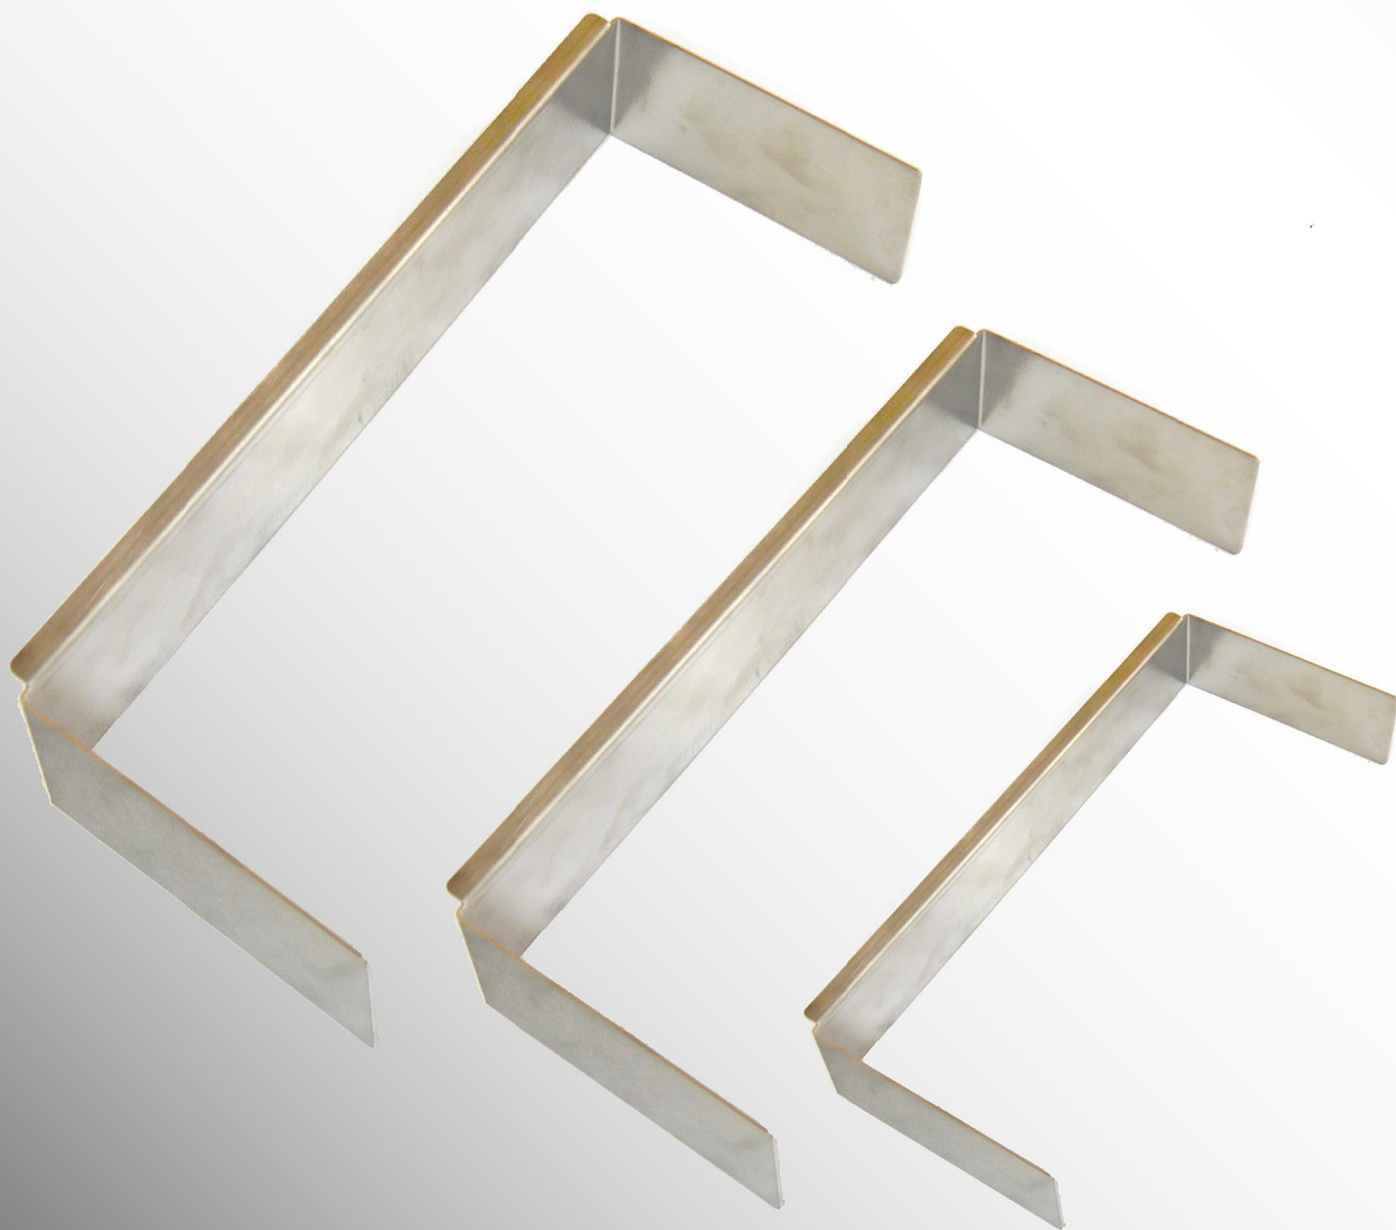

NOVACHOC

La technologie au service de la tradition

RAPLETTE

Parc d'Activité des Nations
10 rue de l'Europe
F- 67230 Benfeld
Tél. 33(0)3 88 74 09 28
Fax 33(0)3 88 74 47 98

www.novachoc.fr

FABRICATION
FRANCAISE