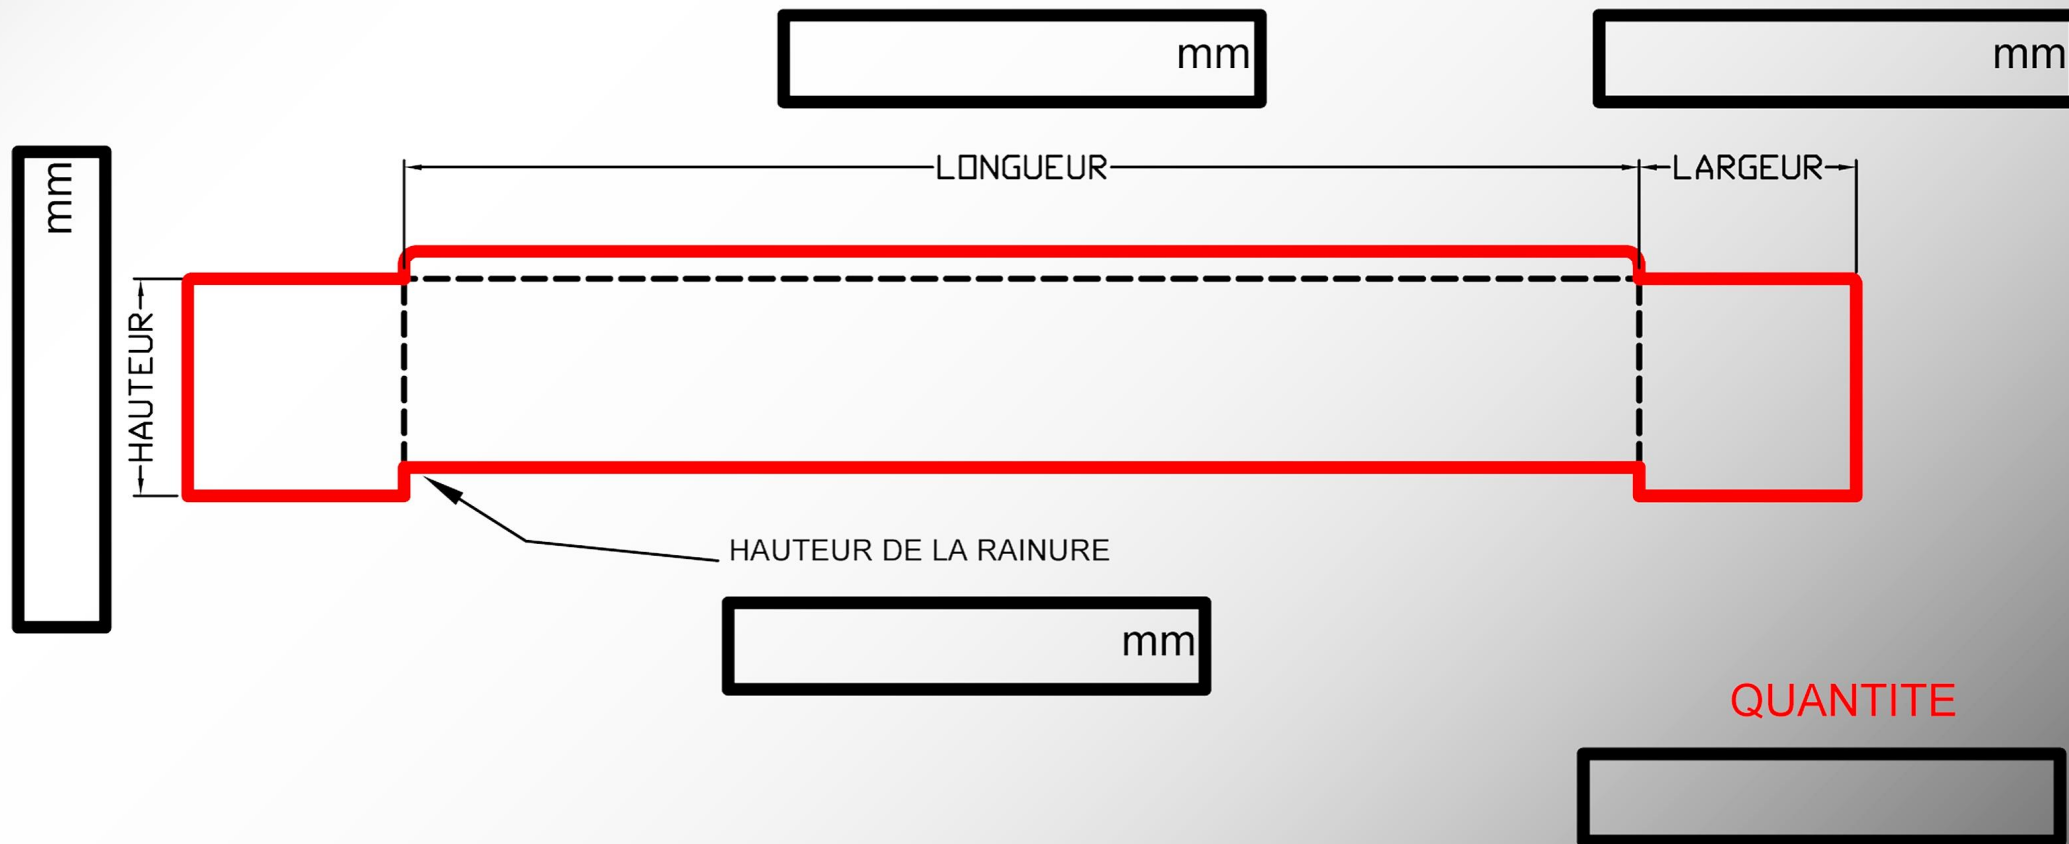

NOVACHOC

La technologie au service de la tradition

RAPLETTE

Parc d'Activité des Nations
10 rue de l'Europe
F- 67230 Benfeld
Tél. 33(0)3 88 74 09 28
Fax 33(0)3 88 74 47 98
E-mail : novachoc@wanadoo.fr

Site : www.novachoc.fr

FABRICATION
FRANCAISE